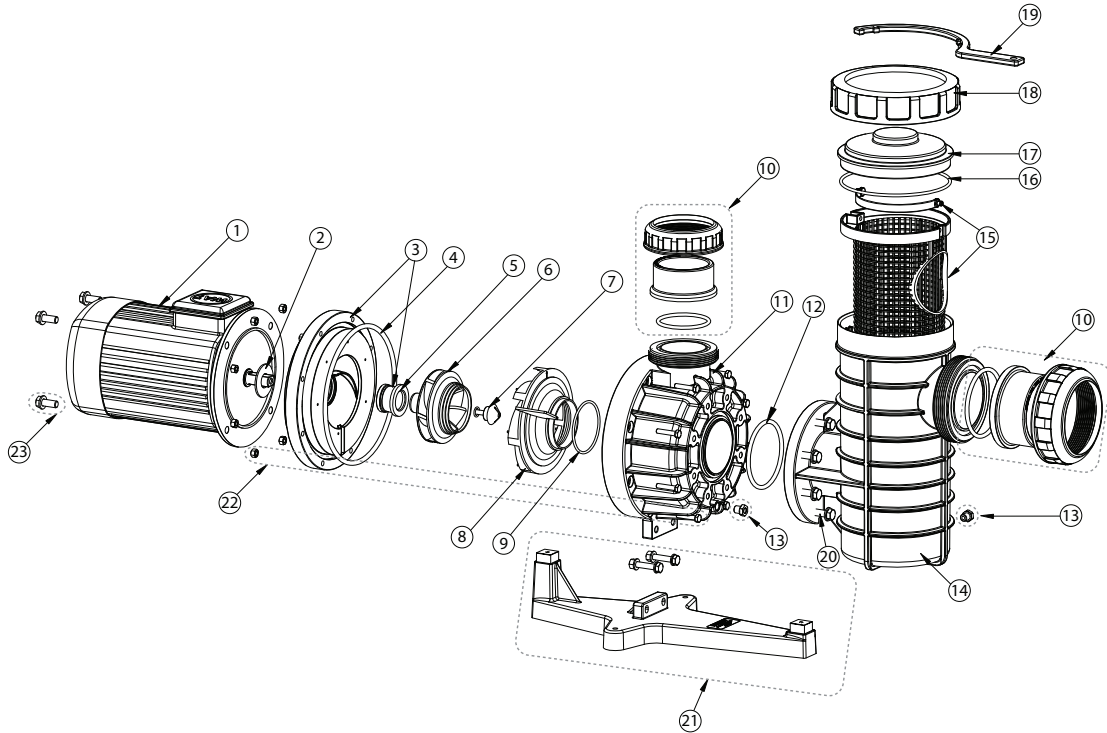

PSP™-SERIES 3.5-4.5-5.5HP

PSP™
3,5 - 4,5 - 5,5HP
Replacement Parts

No.	Part No.	Description	Part No. Includes*
1	RPSP3531	Motor - Tri Phase 3,50HP	1
	RPSP4531	Motor - Tri Phase 4,50HP	1
	RPSP5531	Motor - Tri Phase 5,50HP	1
2	RPSP3530	Waterslinger	1
3	RPSP3529	Seal Plate incl. Mechanical Seal	1
4	RPSP3528	O-ring	1
5	RPSP3527	Mechanical Seal	1
6	RPSP3526	Impeller 3,50HP	1
	RPSP4526	Impeller 4,50HP	1
	RPSP5526	Impeller 5,50HP	1
7	RPSP3524	Impeller Lock Screw incl. O-ring	1
8	RPSP3523	Diffuser	1
9	RPSP3522	O-ring	1
10	RPSP3507	Union Kit	2
11	RPSP3515	Pump Body	1
12	RPSP3514	O-ring	1
13	RPSP3510	Drain Plug	2
14	RPSP3511	Strainer Pot	1
15	RPSP3506	Basket	1
16	RPSP3504	O-ring	1
17	RPSP3503	Lid	1
18	RPSP3502	Locking Ring	1
19	RPSP3501	Wrench for locking ring	1
20	RPSP3512	Bolt Set	8
21	RPSP3520	Base	1
22	RPSP3513	Bolt Set	8
23	RPSP3532	Bolt Set	4
	RPSPSETA	Seal Set (Partn° 2, 4, 5, 9, 12, 16)	

* PART NUMBER INCLUDES REQUIRED QUANTITY PER PRODUCT

PSP™-SERIES 7.5-10HP

PSP™
7,5 - 10HP
Replacement Parts

No.	Part No.	Description	Part No. Includes*
1	RPSP7531	Motor - Tri Phase 7,50HP	1
	RPSP1031	Motor - Tri Phase 10HP	1
2	RPSP7528	Waterslinger	1
3	RPSP7527	Seal Plate incl. Mechanical Seal	1
4	RPSP3528	O-ring	1
5	RPSP7525	Mechanical Seal	1
6	RPSP7524	Impeller 7,50HP	1
	RPSP1024	Impeller 10HP	1
7	RPSP3524	Impeller Lock Screw incl. O-ring	1
8	RPSP3517	Union Kit	2
9	RPSP7515	Pump Body	1
10	RPSP3514	O-ring	1
11	RPSP3511	Strainer Pot	1
12	RPSP3510	Drain Plug	2
13	RPSP3506	Basket	1
14	RPSP3504	O-ring	1
15	RPSP3503	Lid	1
16	RPSP3502	Locking Ring	1
17	RPSP3501	Wrench for locking ring	1
18	RPSP3513	Bolt Set	17
19	RPSP3512	Bolt Set	8
20	RPSP3520	Base	1
21	RPSP7530	Bolt Set	4
	RPSPSETB	Seal Set (Partn° 2, 4, 5, 10, 14)	

* PART NUMBER INCLUDES REQUIRED QUANTITY PER PRODUCT