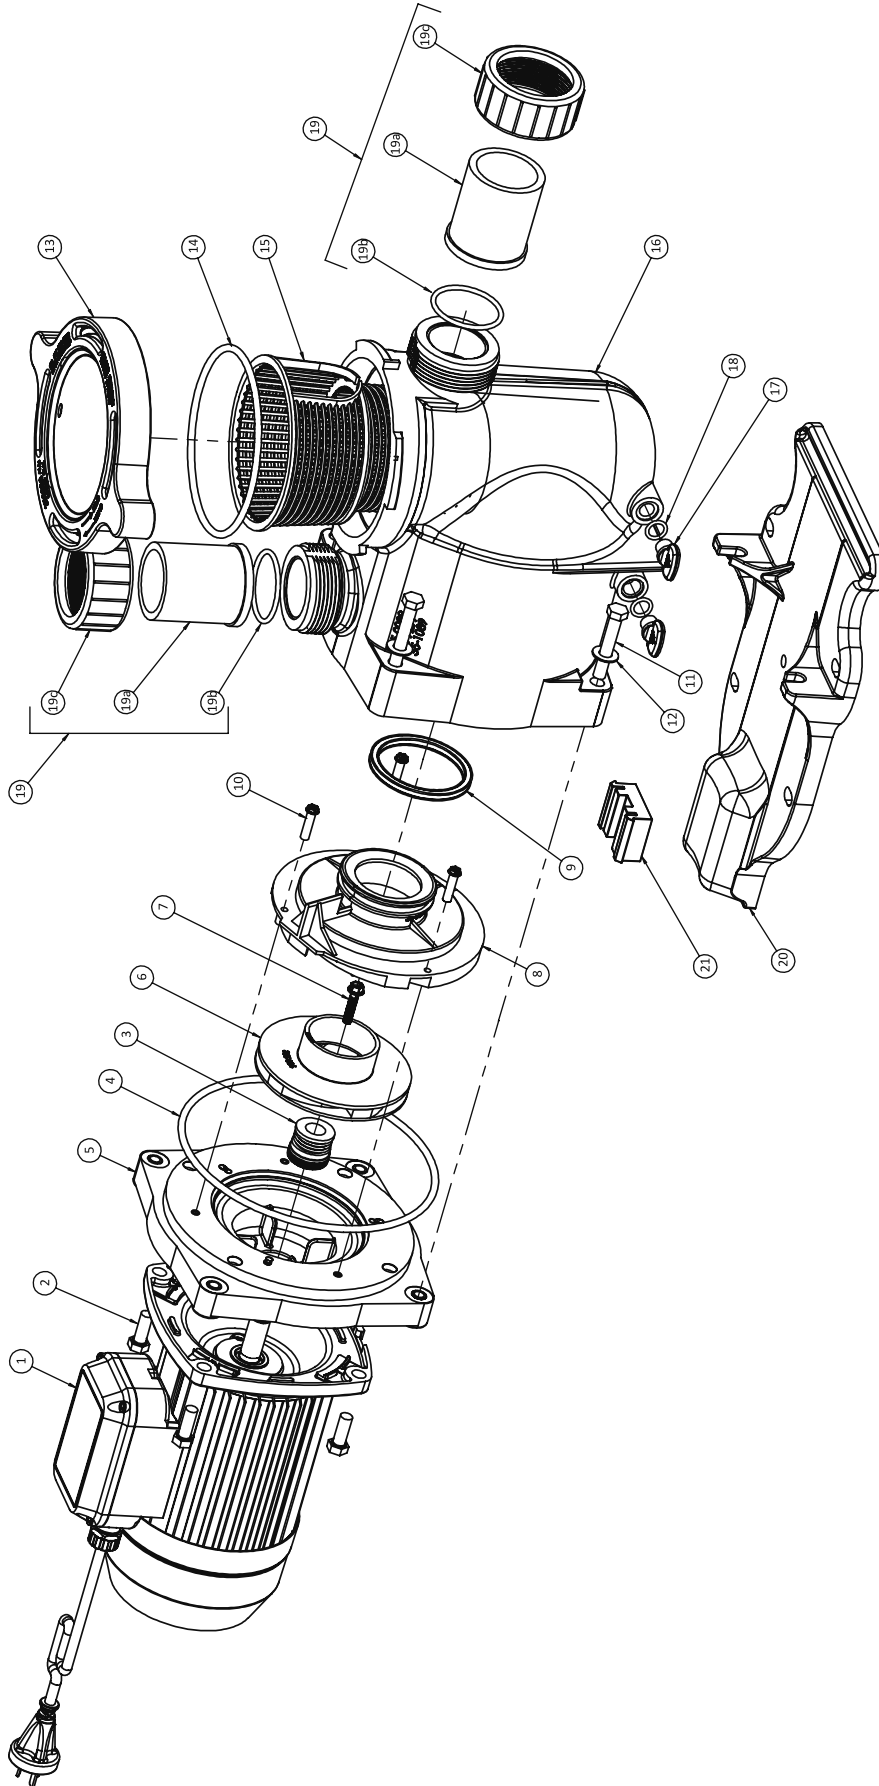

SUPERFLO® PUMP REPLACEMENT PARTS

SUPERFLO® PUMP

REPLACEMENT PARTS

Item	Description	Part No.		
		SUFL-750-1P	SUFL-1100-1P	SUFL-1500-1P
1	MOTOR (INCLUDES 1,2&3)	801418	801419	801420
2	SCREW 3/8" UNC x1" HEX SS	See Motor Fasteners Kit		
	MOTOR FASTENERS KIT (INCLUDES ITEM 2x4)	801279	801279	801279
3	MECHANICAL SEAL	See Seal Kit		
4	ORING SEALPLATE	See Seal Kit		
	SEAL KIT (INCLUDES ITEM 3, 4 & 9)	354545K	354545K	354545K
5	SEAL PLATE	355612K	355612K	355612K
6	IMPELLER	355067K	355086K	355093K
8	DIFFUSER	See Diffuser Kit		
9	SEAL DIFFUSER	See Diffuser Kit		
10	SCREW 8-32 x 22mm SS PHILLIPS HEAD	See Diffuser Kit		
	DIFFUSER KIT (INCLUDES ITEM 8, 9 & 10x3)	355617K	355618K	350170K
11	SCREW 3/4-16 x 2.1/4 HEX HD	See Pump Fasteners Kit		
12	WASHER PUMP CASING	See Pump Fasteners Kit		
	PUMP FASTENERS KIT (INCLUDES ITEM 11 & 12)x4	801295	801295	801295
13	LID	See Lid and O-Ring Kit		
14	O-RING LID	See Lid and O-Ring Kit		
	LID AND O-RING KIT	350090K	350090K	350090K
15	BASKET	355667K	355667K	355667K
16	PUMP CASING	See Pump Casing Assembly		
17	DRAIN PLUG	See Drain Plug Kit		
18	O-RING DRAIN PLUG	See Drain Plug Kit		
	DRAIN PLUG KIT (INCLUDES ITEM 18 & 19)x2	357161K	357161K	357161K
	PUMP CASING ASSEMBLY (INCLUDES ITEM 13, 14, 15, 16, 17 & 18)	353110K	353110K	353110K
19	BARREL UNION KIT (INCLUDES 19a,19b & 19c)x2	351157	351157	351157
19a	SLEEVE BARREL UNION	See Barrel Union Kit		
19b	O-RING BARREL UNION	See Barrel Union Kit		
19c	NUT BARREL UNION	See Barrel Union Kit		
20	BASE	See Base Kit		
21	RUBBER MOTOR SUPPORT	See Base Kit		
	BASE KIT (INCLUDES ITEM 18 & 19)	351094K	351094K	351094K