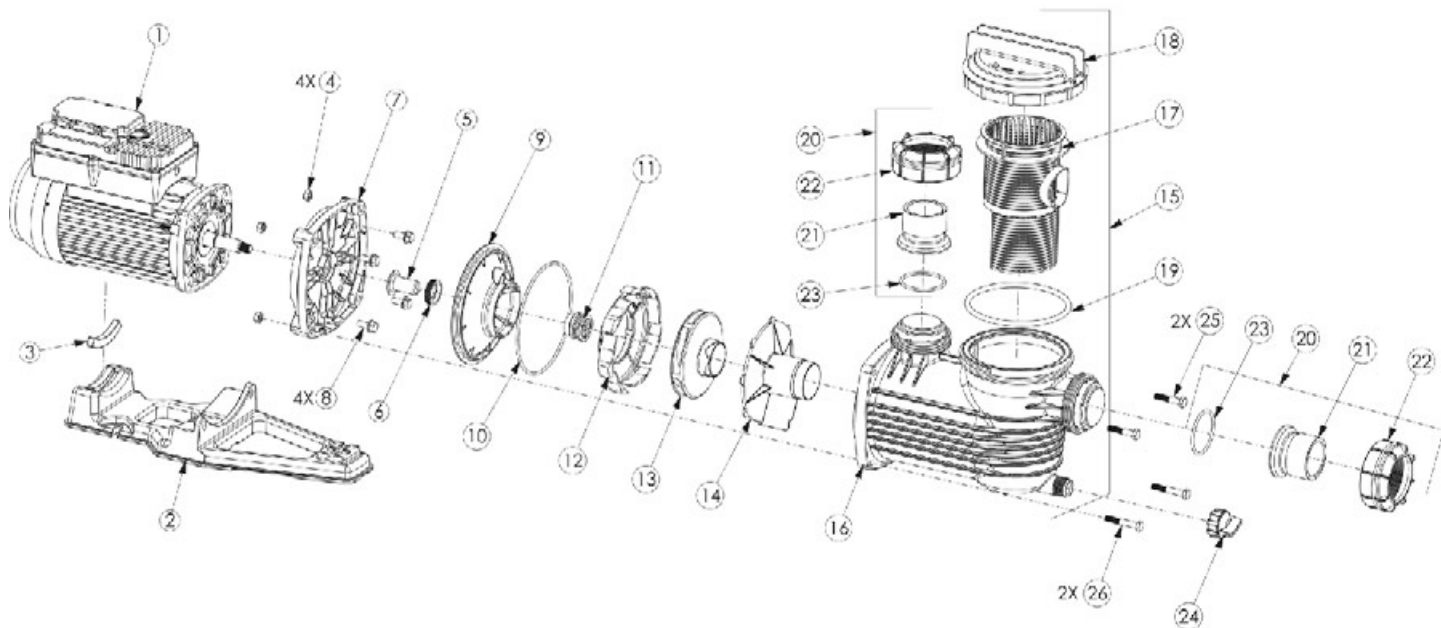

## Spare Parts

Item	Description	Part No.
1	MOTOR	801956
2	BASE	702509
4	NUT 5/16inW HEX ST/ST	SEE FASTENERS KIT
5	SHAFT SLEEVE	SEE SEAL KIT
6	ORING SHAFT SLEEVE	SEE SEAL KIT
7	YOKE AND LIP SEAL	412050
8	SCREW 5/16inW x 3/4in HWF S/S	702770
9	BAFFLE	305300
10	ORING CASING	305300
11	MECHANICAL SEAL	SEE SEAL KIT
	SEAL KIT (INCLUDES ITEMS 5,6,10&11)	800583K
	MECHANICAL SEAL (PACK OF 25)	801303
12	DIFFUSER	303460K
13	IMPELLER	506840K
14	SEPERATOR PLATE	408730
15	CASING ASSEMBLY (INCLUDES ITEMS 16,17,18&19)	801200
16	CASING PANTERA POOL	SEE CASING ASSEMBLY
17	STRAINER BASKET	302310
18	LID	SEE CASING ASSEMBLY / LID & O-RING KIT
19	O-RING CASING & LID	SEE CASING ASSEMBLY / LID & O-RING KIT
	LID & O-RING KIT (INCLUDES ITEMS 18&19)	800897K
20	BARREL UNION KIT(INCLUDES ITEMS 21,22&23)	800714
23	O-RING TAIL & NUT	702193
24	DRAIN PLUG 3/4" BSP FEMALE	504605
25	SCREW 5/16inW x 1.1/2in HWF SS	SEE FASTNERES KIT
	FASTENERS KIT (INCLUDES ITEMS 4&25 x4)	801278