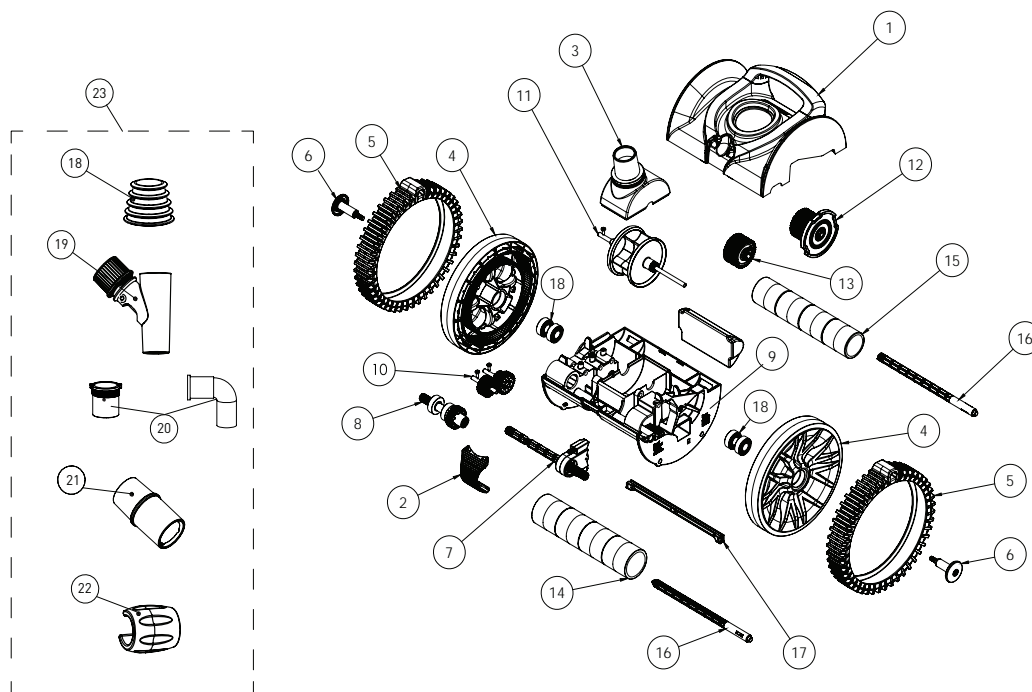

REBEL®

REPLACEMENT PARTS

Item	Part No.		Description
	REBEL	REBEL 2	
1	360283	360477	Top Cover Kit Blue
1	360283W		Top Cover Kit White
2	360284	360284	Buckle Kit Blue
2	360284W		Buckle Kit White
3	360285	360453	Swivel Kit
4	360286	See tune up kit	Wheel Kit
5	360287	360482	Tire Kit (2 pcs)
6	360288	360483	Wheel Hub Kit
7	360289	See drive kit	Left Drive Kit
8	360290	See drive kit	Right Drive Kit
Not Shown	-	800085	Drive Kit (7,8)
9	360291	-	Bottom Cover Kit
10	360292	See gear kit	Drive Gear Kit
11	360293	See gear kit	Turbine Kit
12	360294	See gear kit	Cam Kit
13	360295	See gear kit	Cam Gear Kit
Not Shown	-	800086	Gear Kit (10,11,12,13)
14	360296	See roller kit	Front Roller Kit
15	360297	See roller kit	Rear Roller Kit
16	360298	See roller kit	Roller Bar Kit
17	360299	See roller kit	Wear Bar Kit
Not Shown	-	800087	Roller Kit

Item	Part No.		Description
	REBEL	REBEL 2	
18	K1023	360492	Reducer Cone
19	K1026	K1026	Regulator Valve
20	K1061	K1061	Threaded Adaptor + Elbow Kit
21	K1027	TBA	Flow Gauge
22	360300	360300	Float (blue)
22	AS5-371732	-	Float (grey)
23	707665	700008	Accessory Kit
	371693AU	700007	Complete Head Blue
	810942	TBA	Tune Up Kit
NOT SHOWN			
	BS59610	BS59610	Sectional Hose Blue
	59867	-	Sectional Hose Silver/ Grey
	GW7911	800030	Leader Hose Blue
	59380	-	Leader Hose Silver/ Grey
	371807	360490	Tyre (large hump for obstacles)
	BS59610-12	BS59610-12	Blue sectional hose bulk pack
	41201-0252-36	41201-0252-36	Grey sectional hose bulk pack
	360327	360327	Long run cam
	371807	360490	Large Hump Tyre